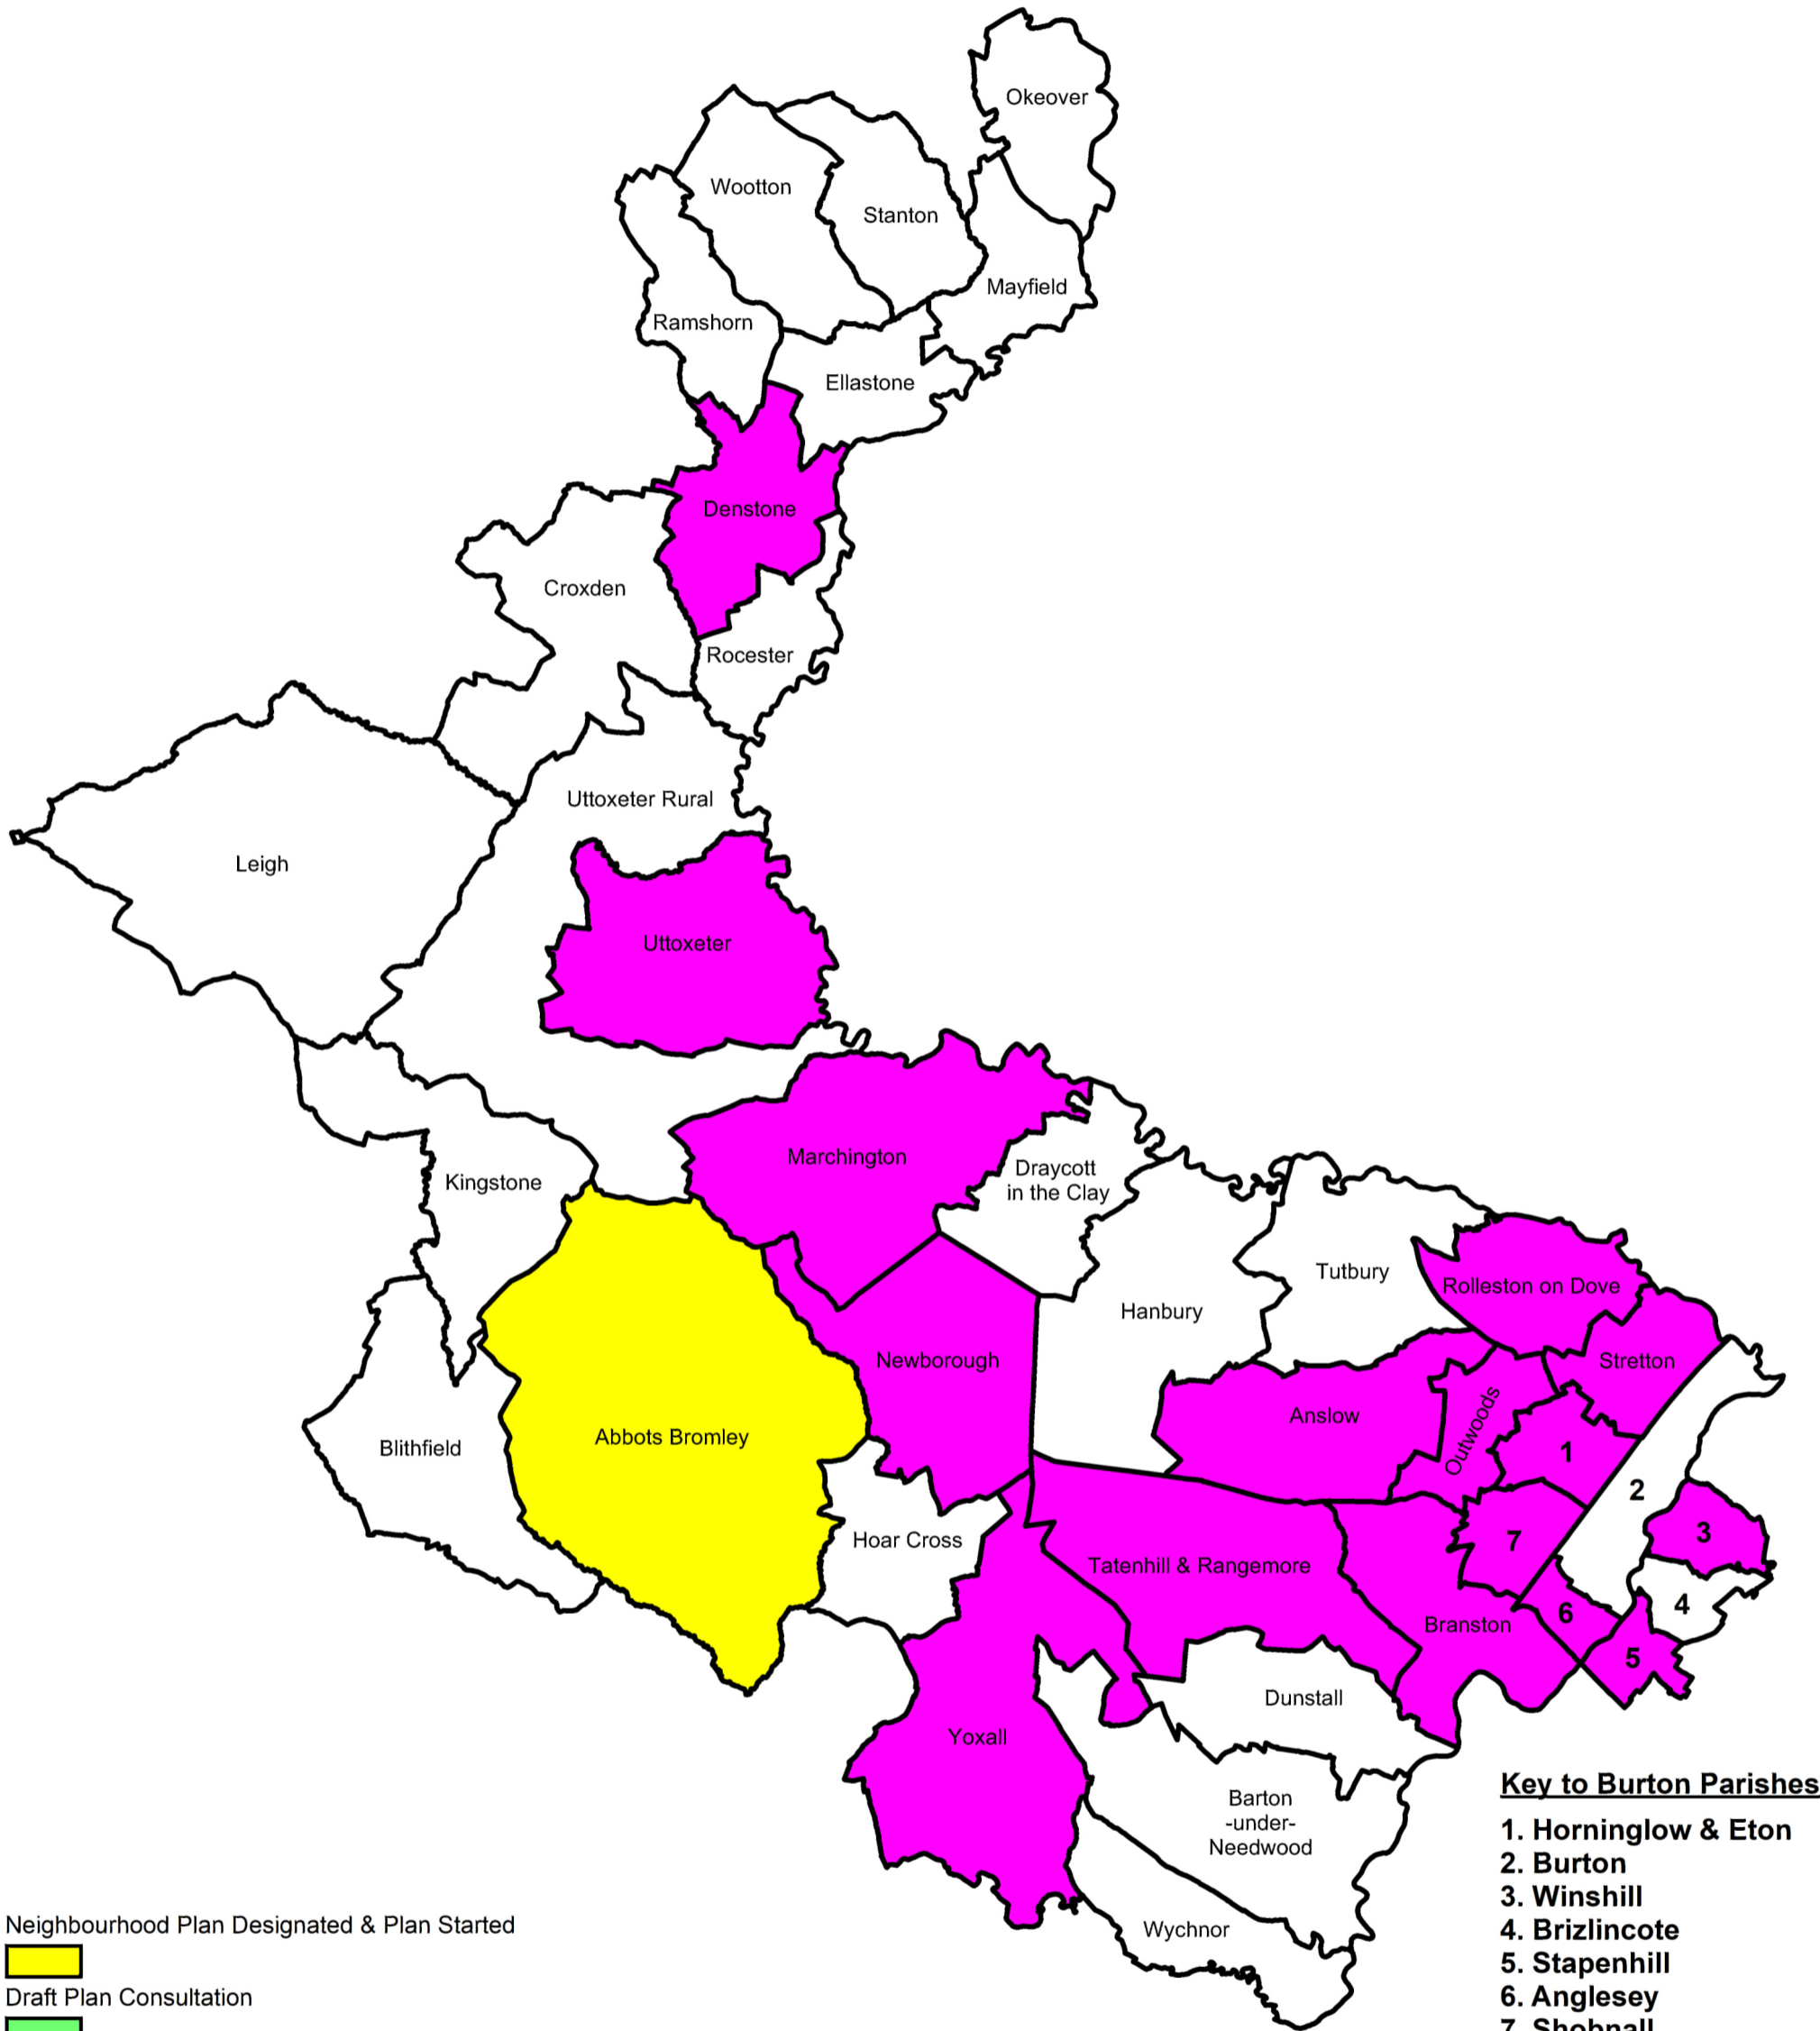

East Staffordshire Parishes

Key to Burton Parishes

1. Horninglow & Eton
2. Burton
3. Winshill
4. Brizlincote
5. Stapenhill
6. Anglesey
7. Shobnall

Neighbourhood Plan Designated & Plan Started

Draft Plan Consultation

Neighbourhood Plan Submitted

Neighbourhood Plan Examined

Neighbourhood Plan Made

Parish Boundary