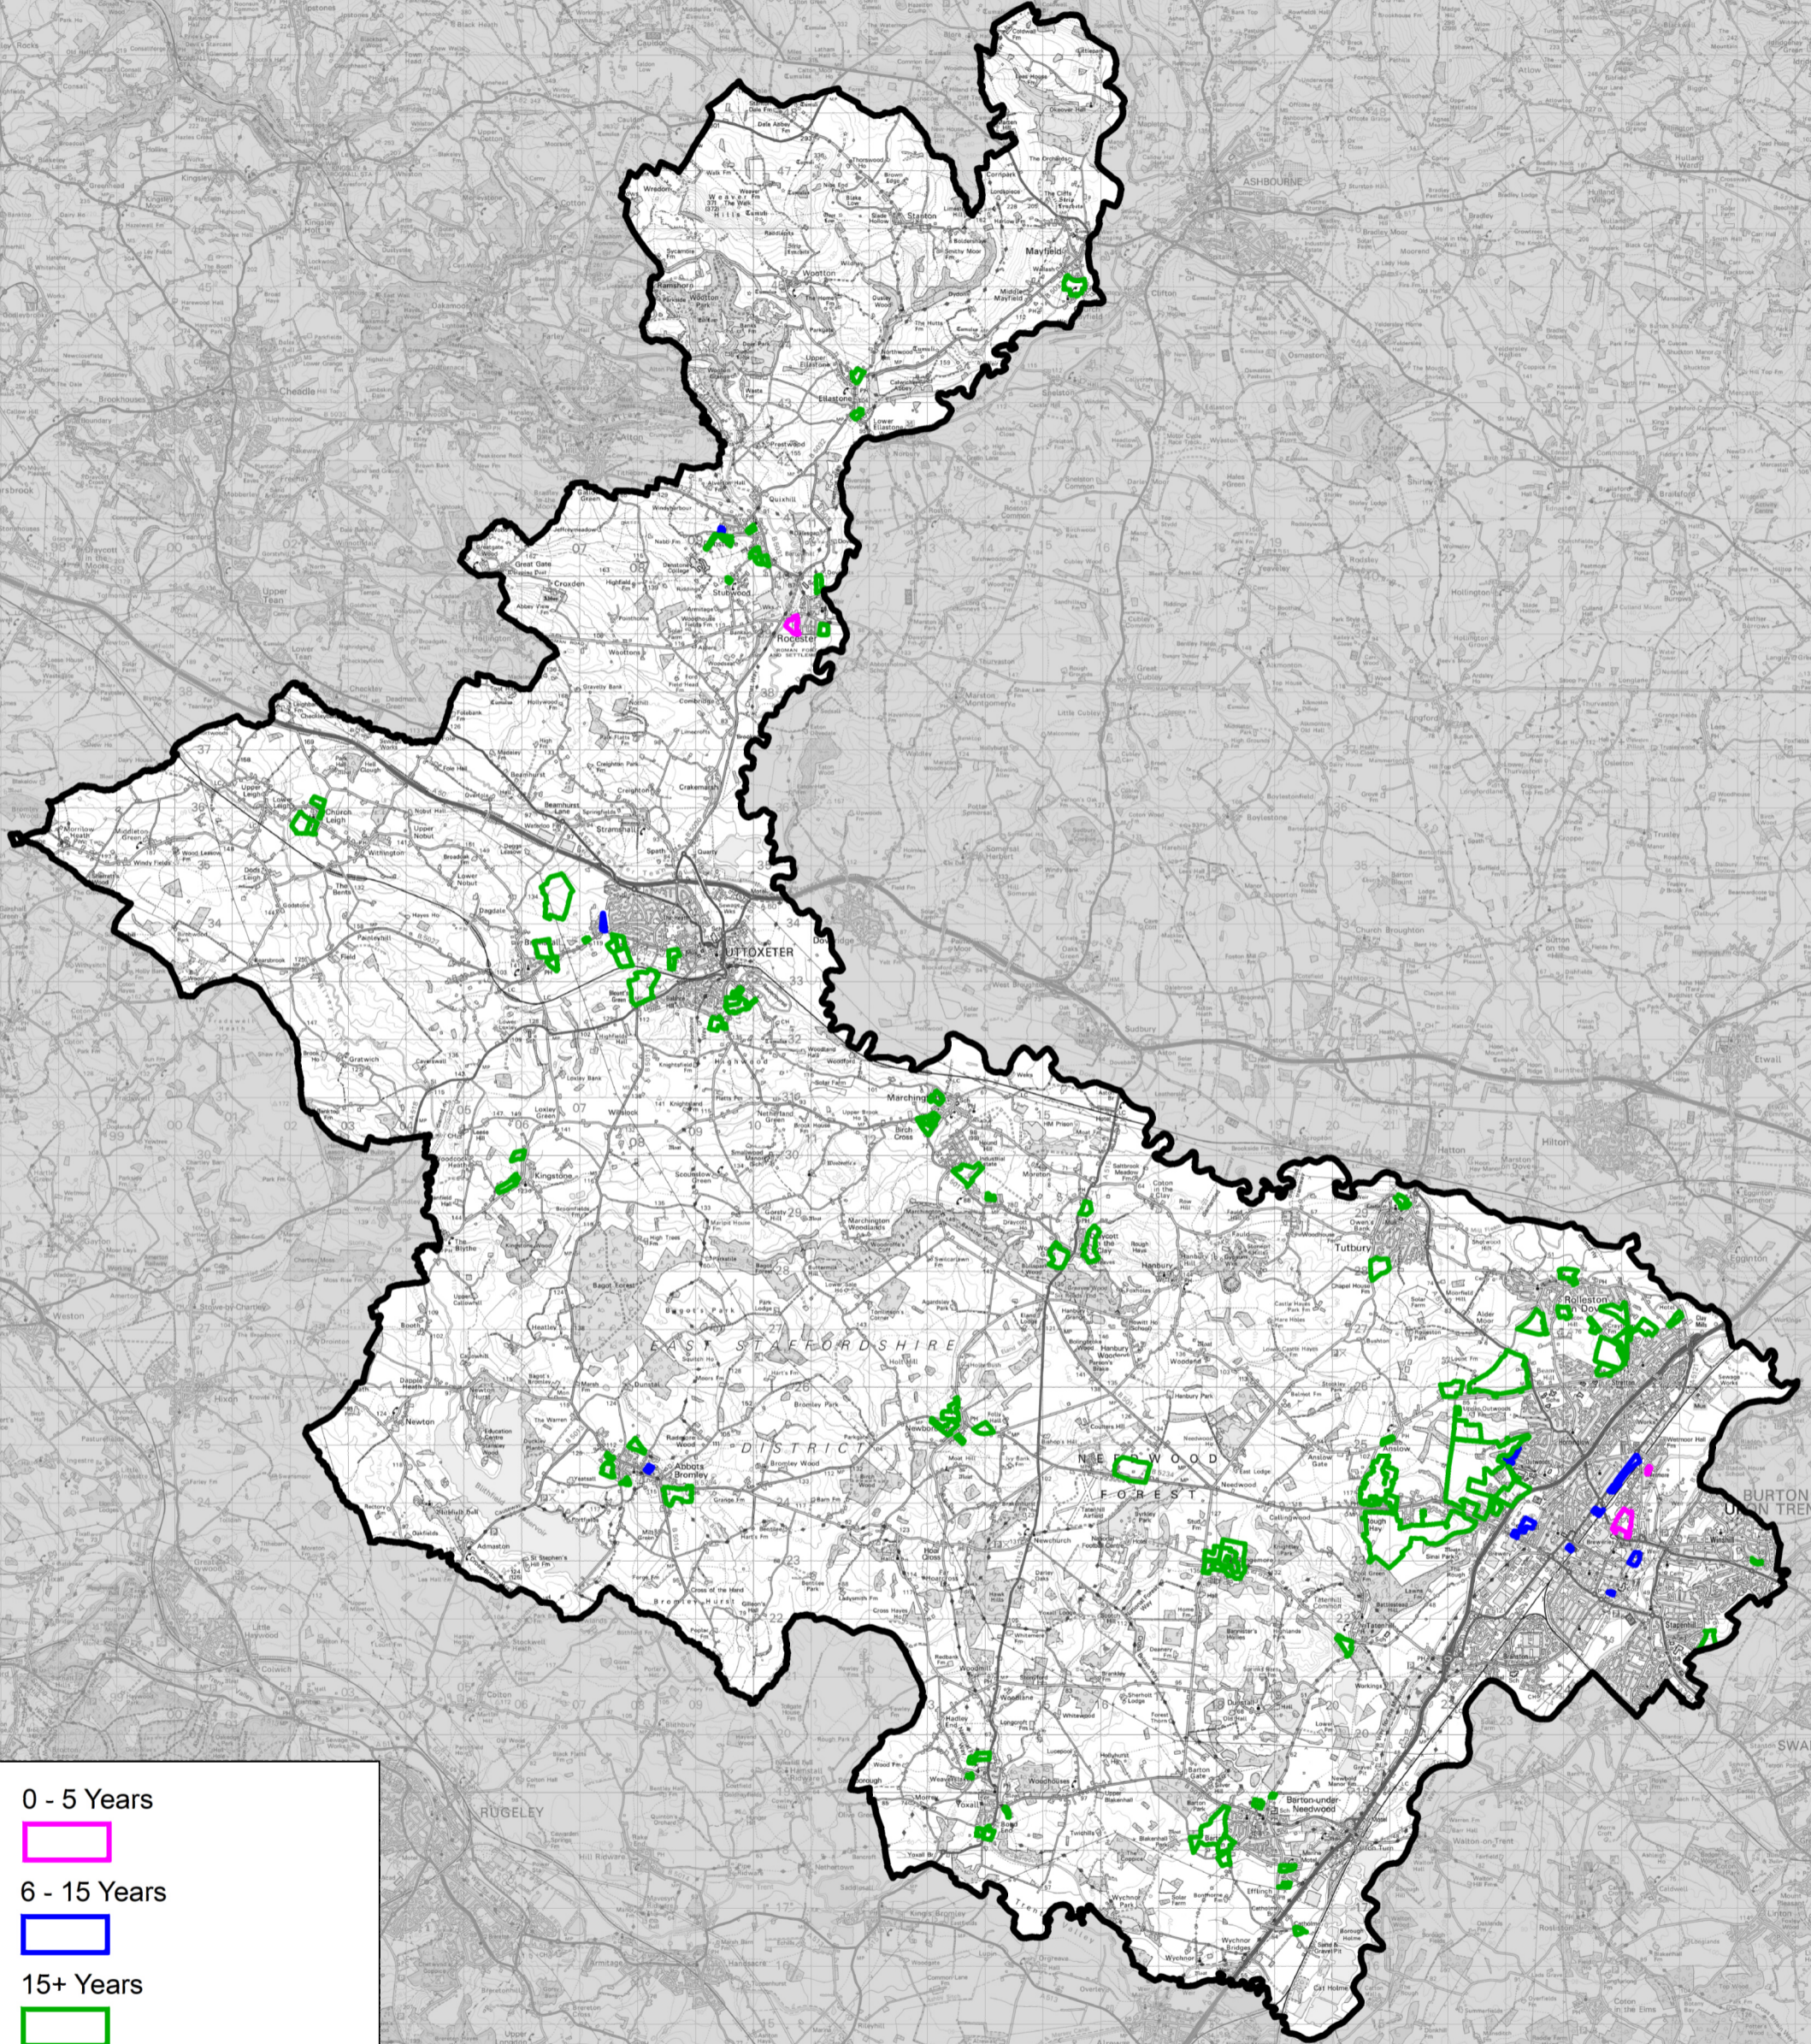

East Staffordshire SHLAA Trajectory Sites - 2021

0 - 5 Years
6 - 15 Years
15+ Years
ESBC Area
Area Outside of ESBC Area