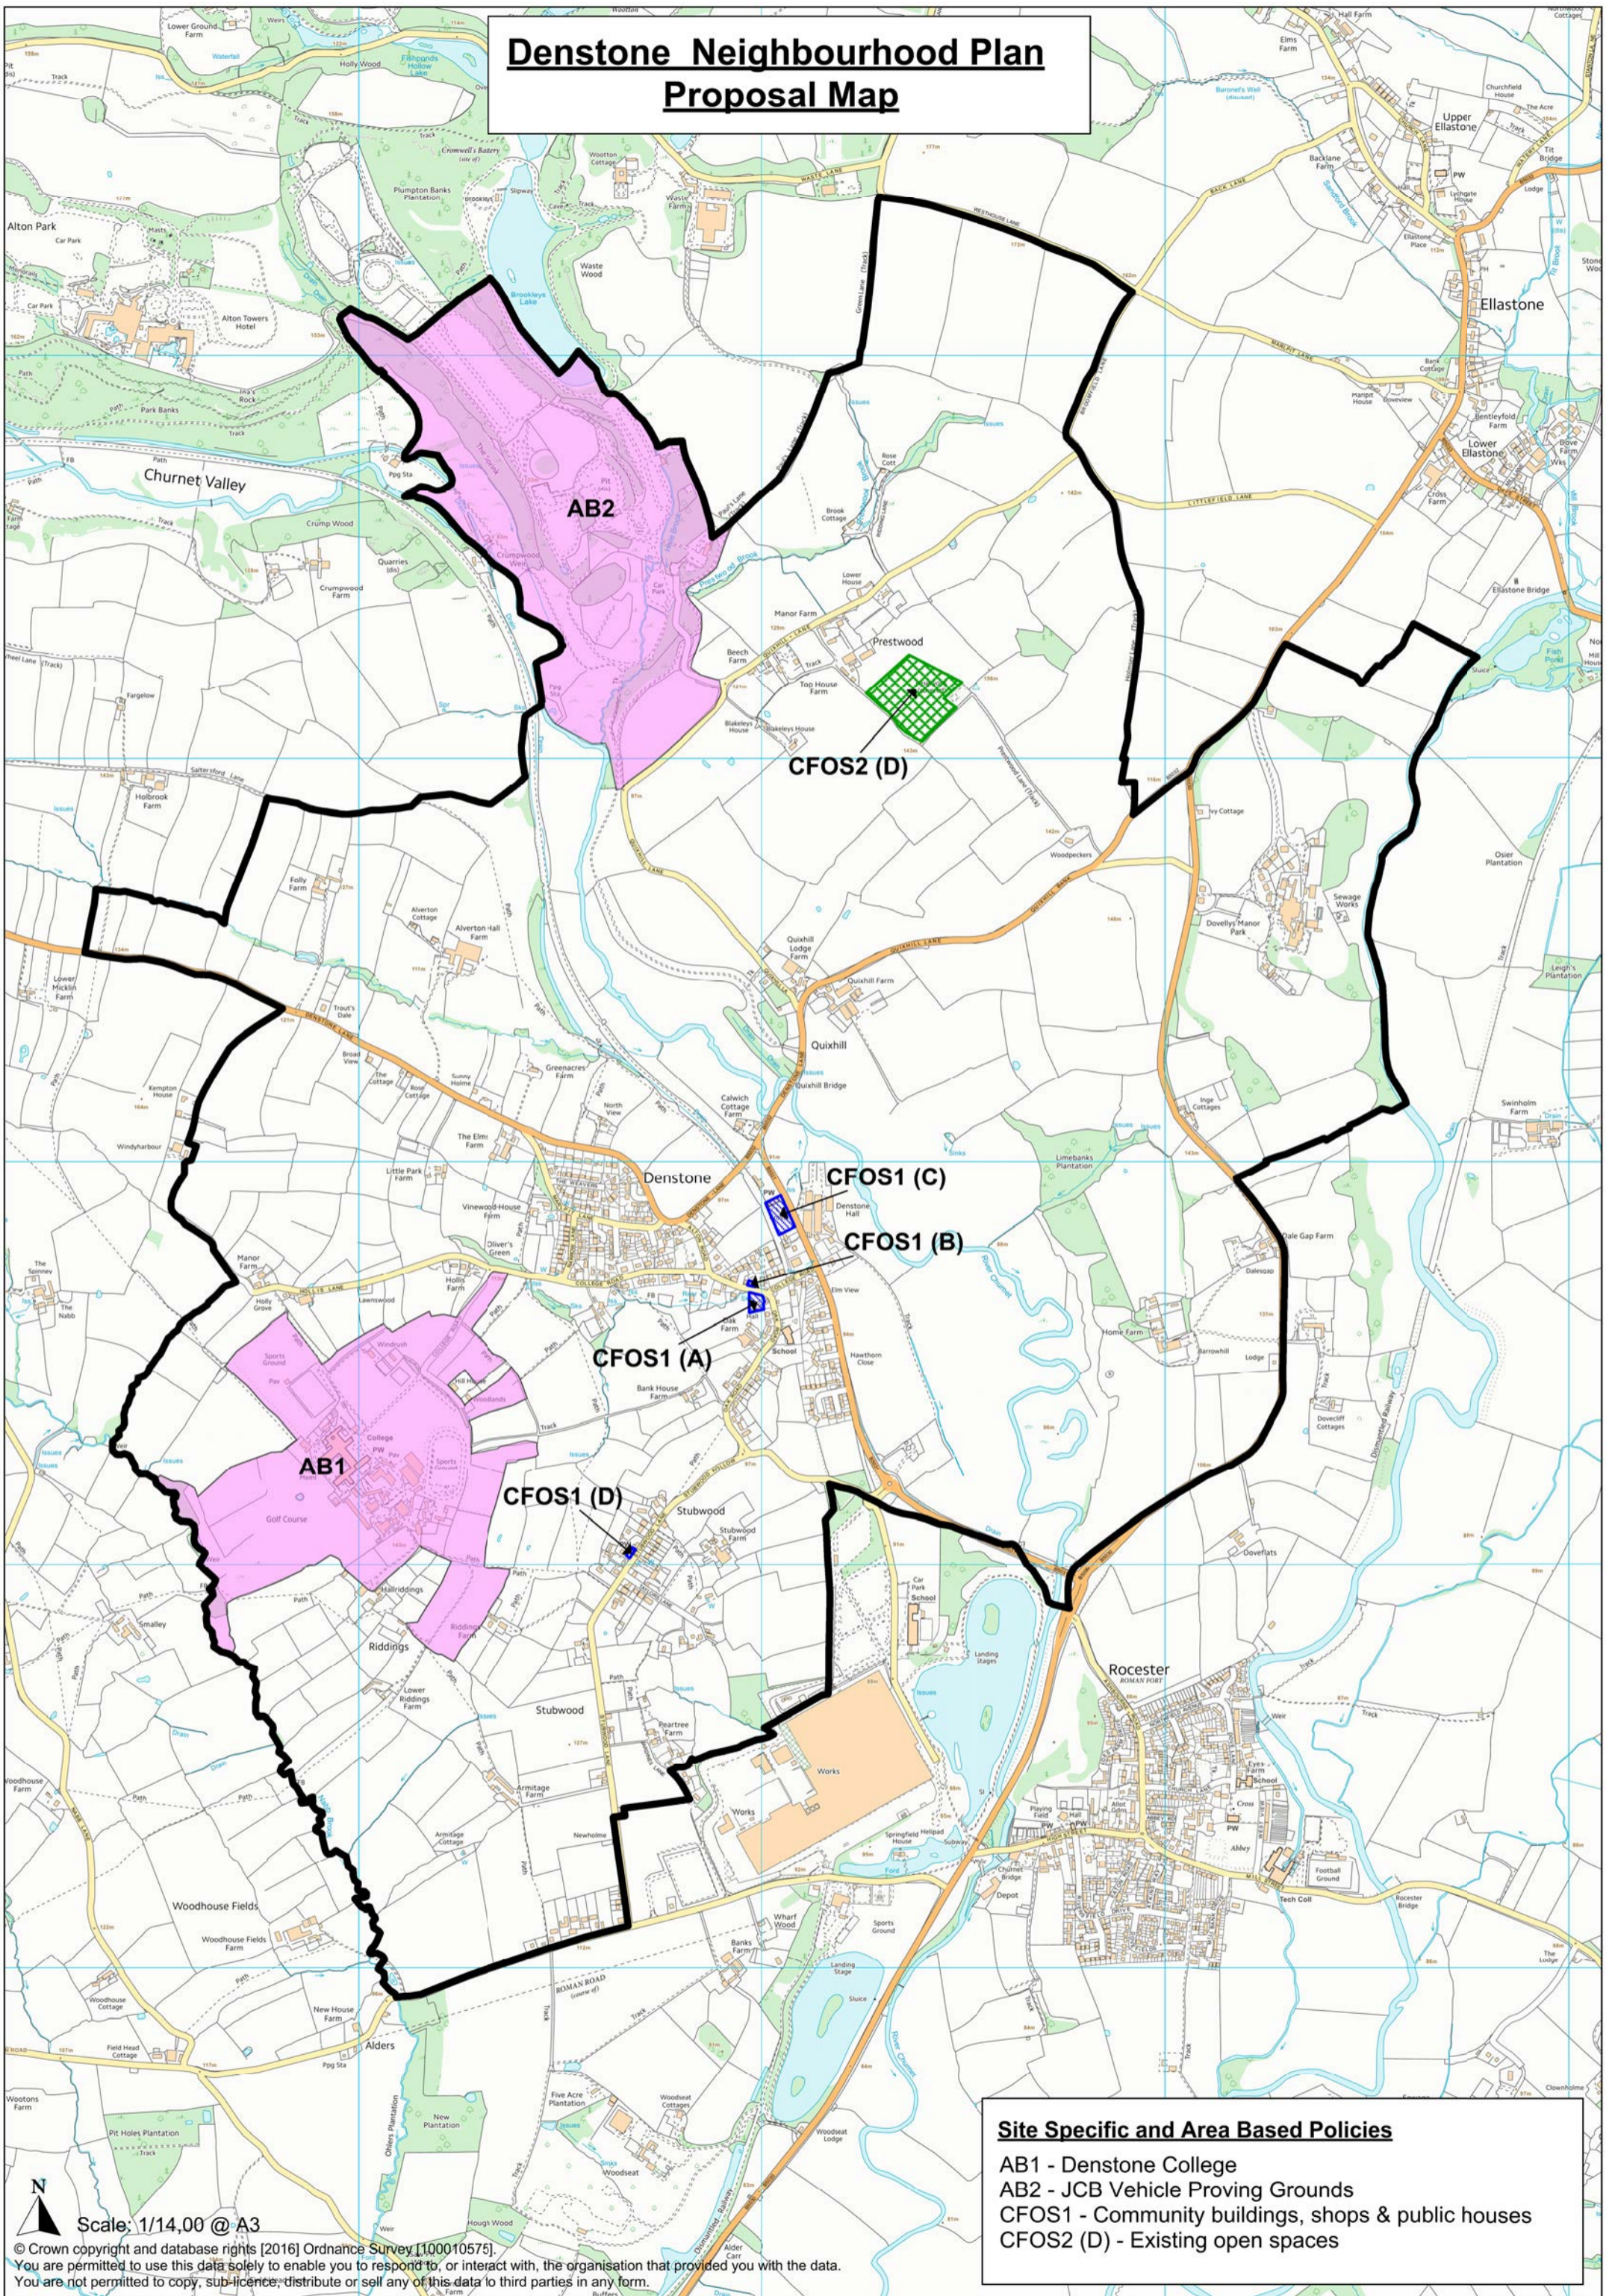

Denstone Neighbourhood Plan Proposal Map

Site Specific and Area Based Policies

- AB1 - Denstone College
- AB2 - JCB Vehicle Proving Grounds
- CFOS1 - Community buildings, shops & public houses
- CFOS2 (D) - Existing open spaces