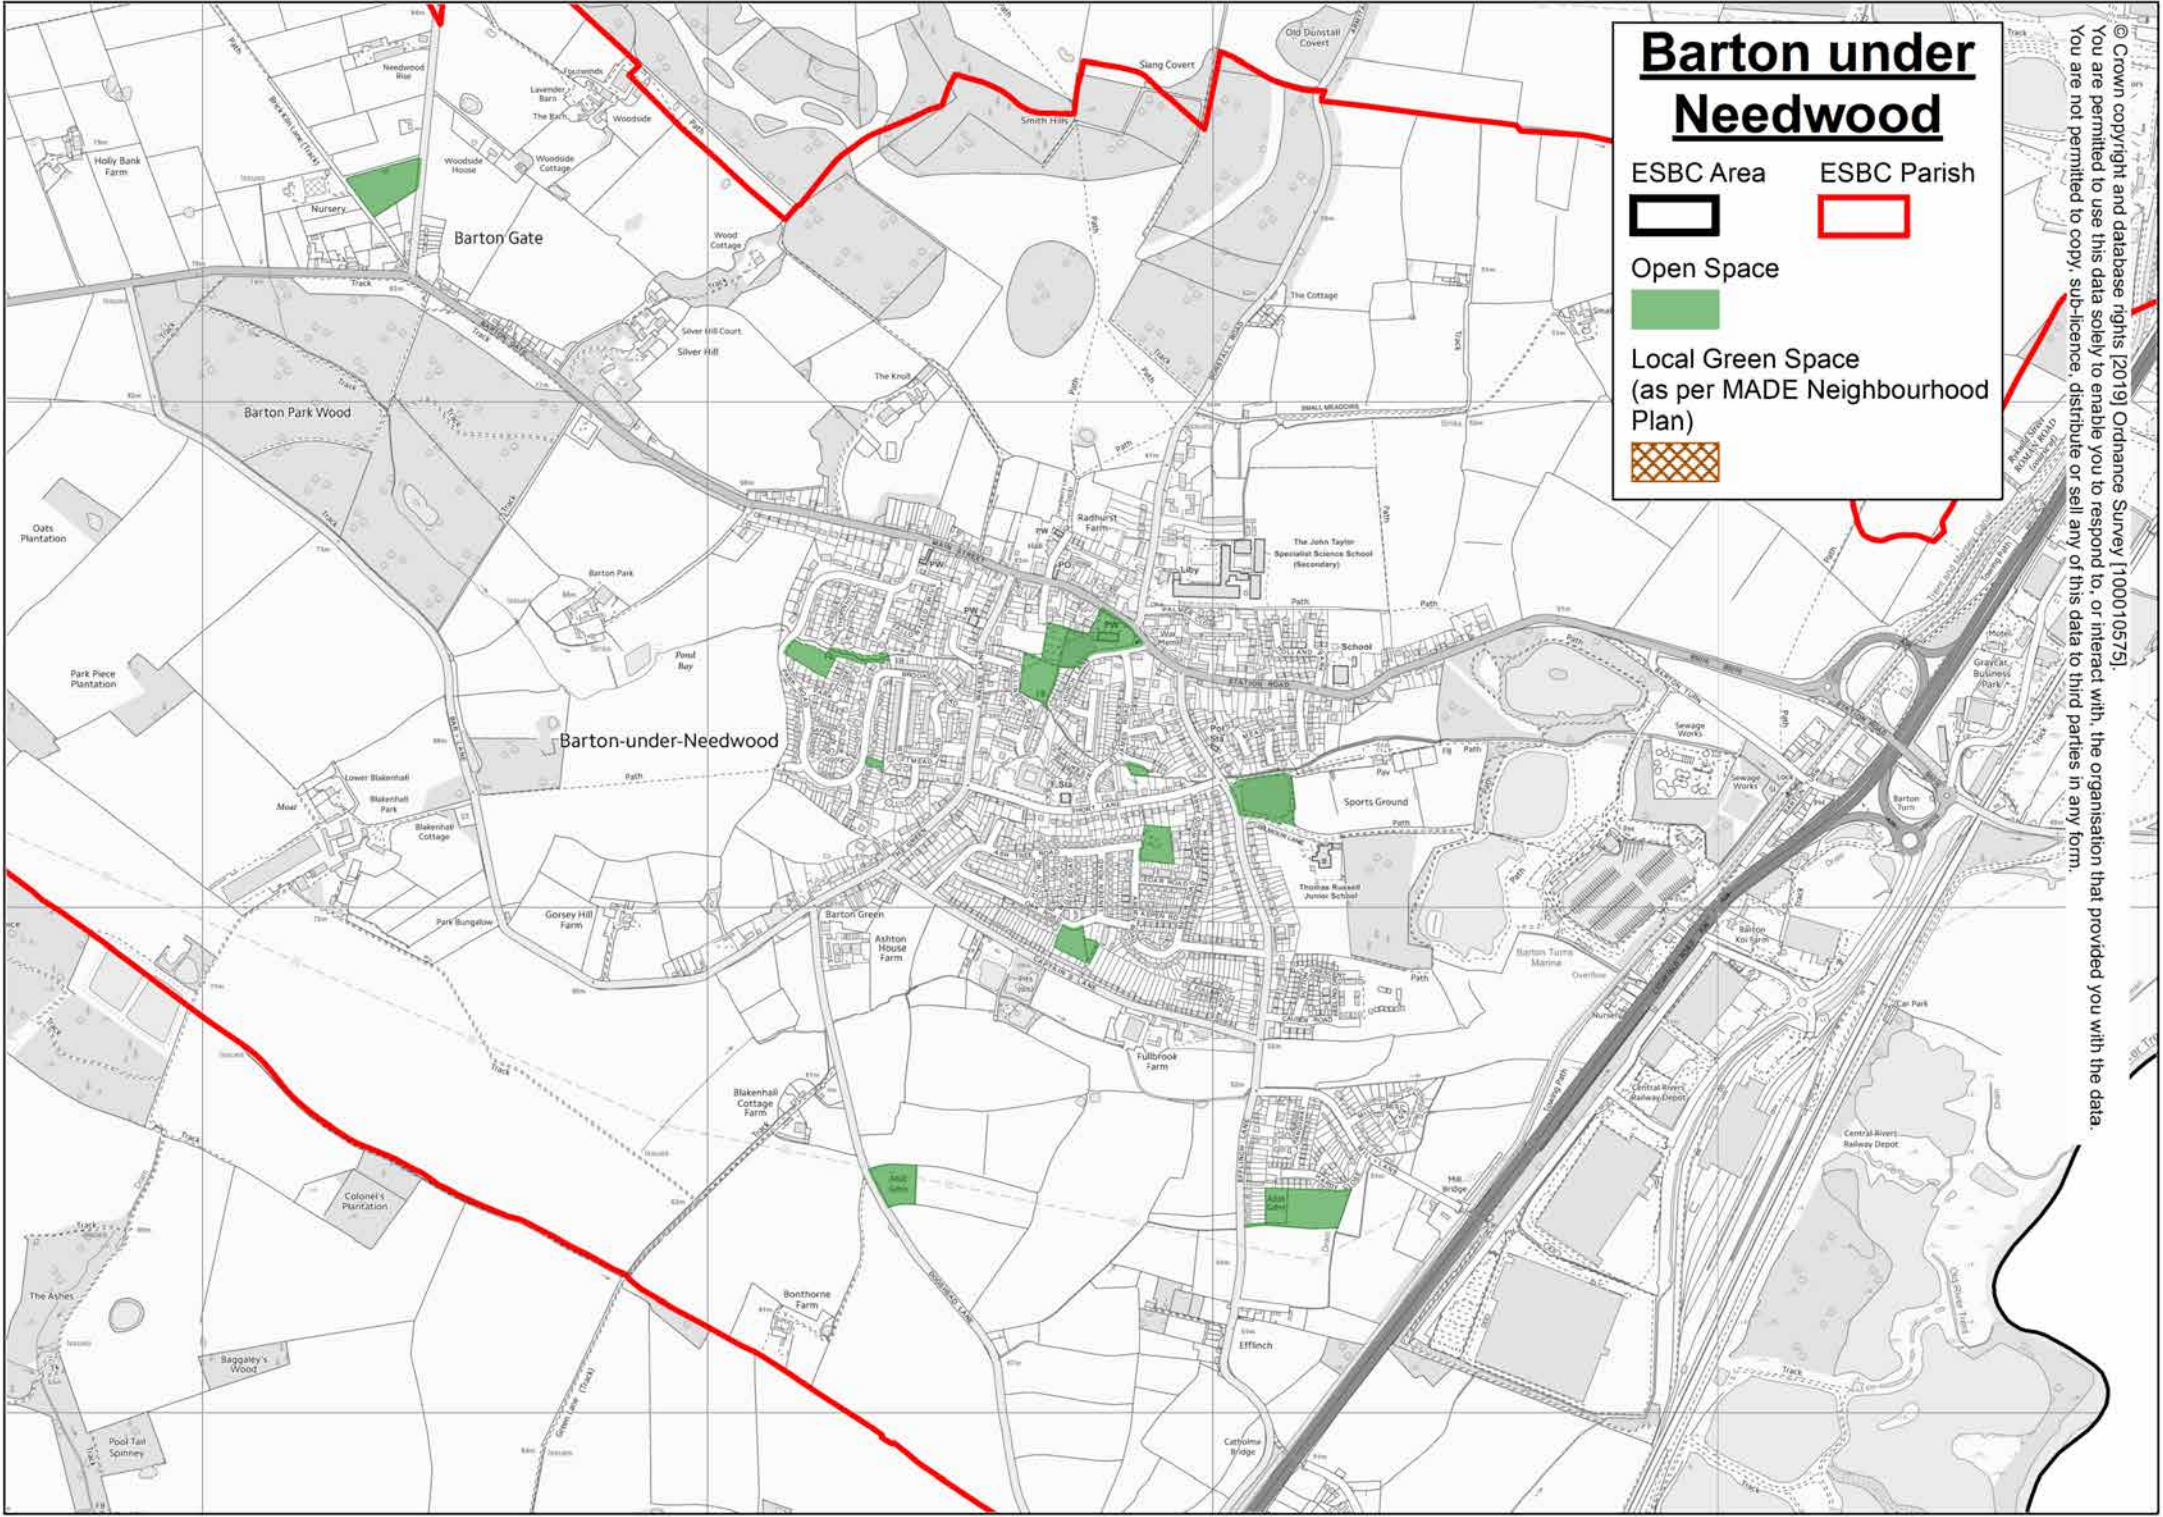

Barton under Needwood

ESBC Area	ESBC Parish
	
Open Space	
	
Local Green Space (as per MADE Neighbourhood Plan)	
	

© Crown copyright and database rights [2019] Ordnance Survey [100010575].
 You are permitted to use this data solely to enable you to respond to, or interact with, the organisation that provided you with the data.
 You are not permitted to copy, sub-licence, distribute or sell any of this data to third parties in any form.