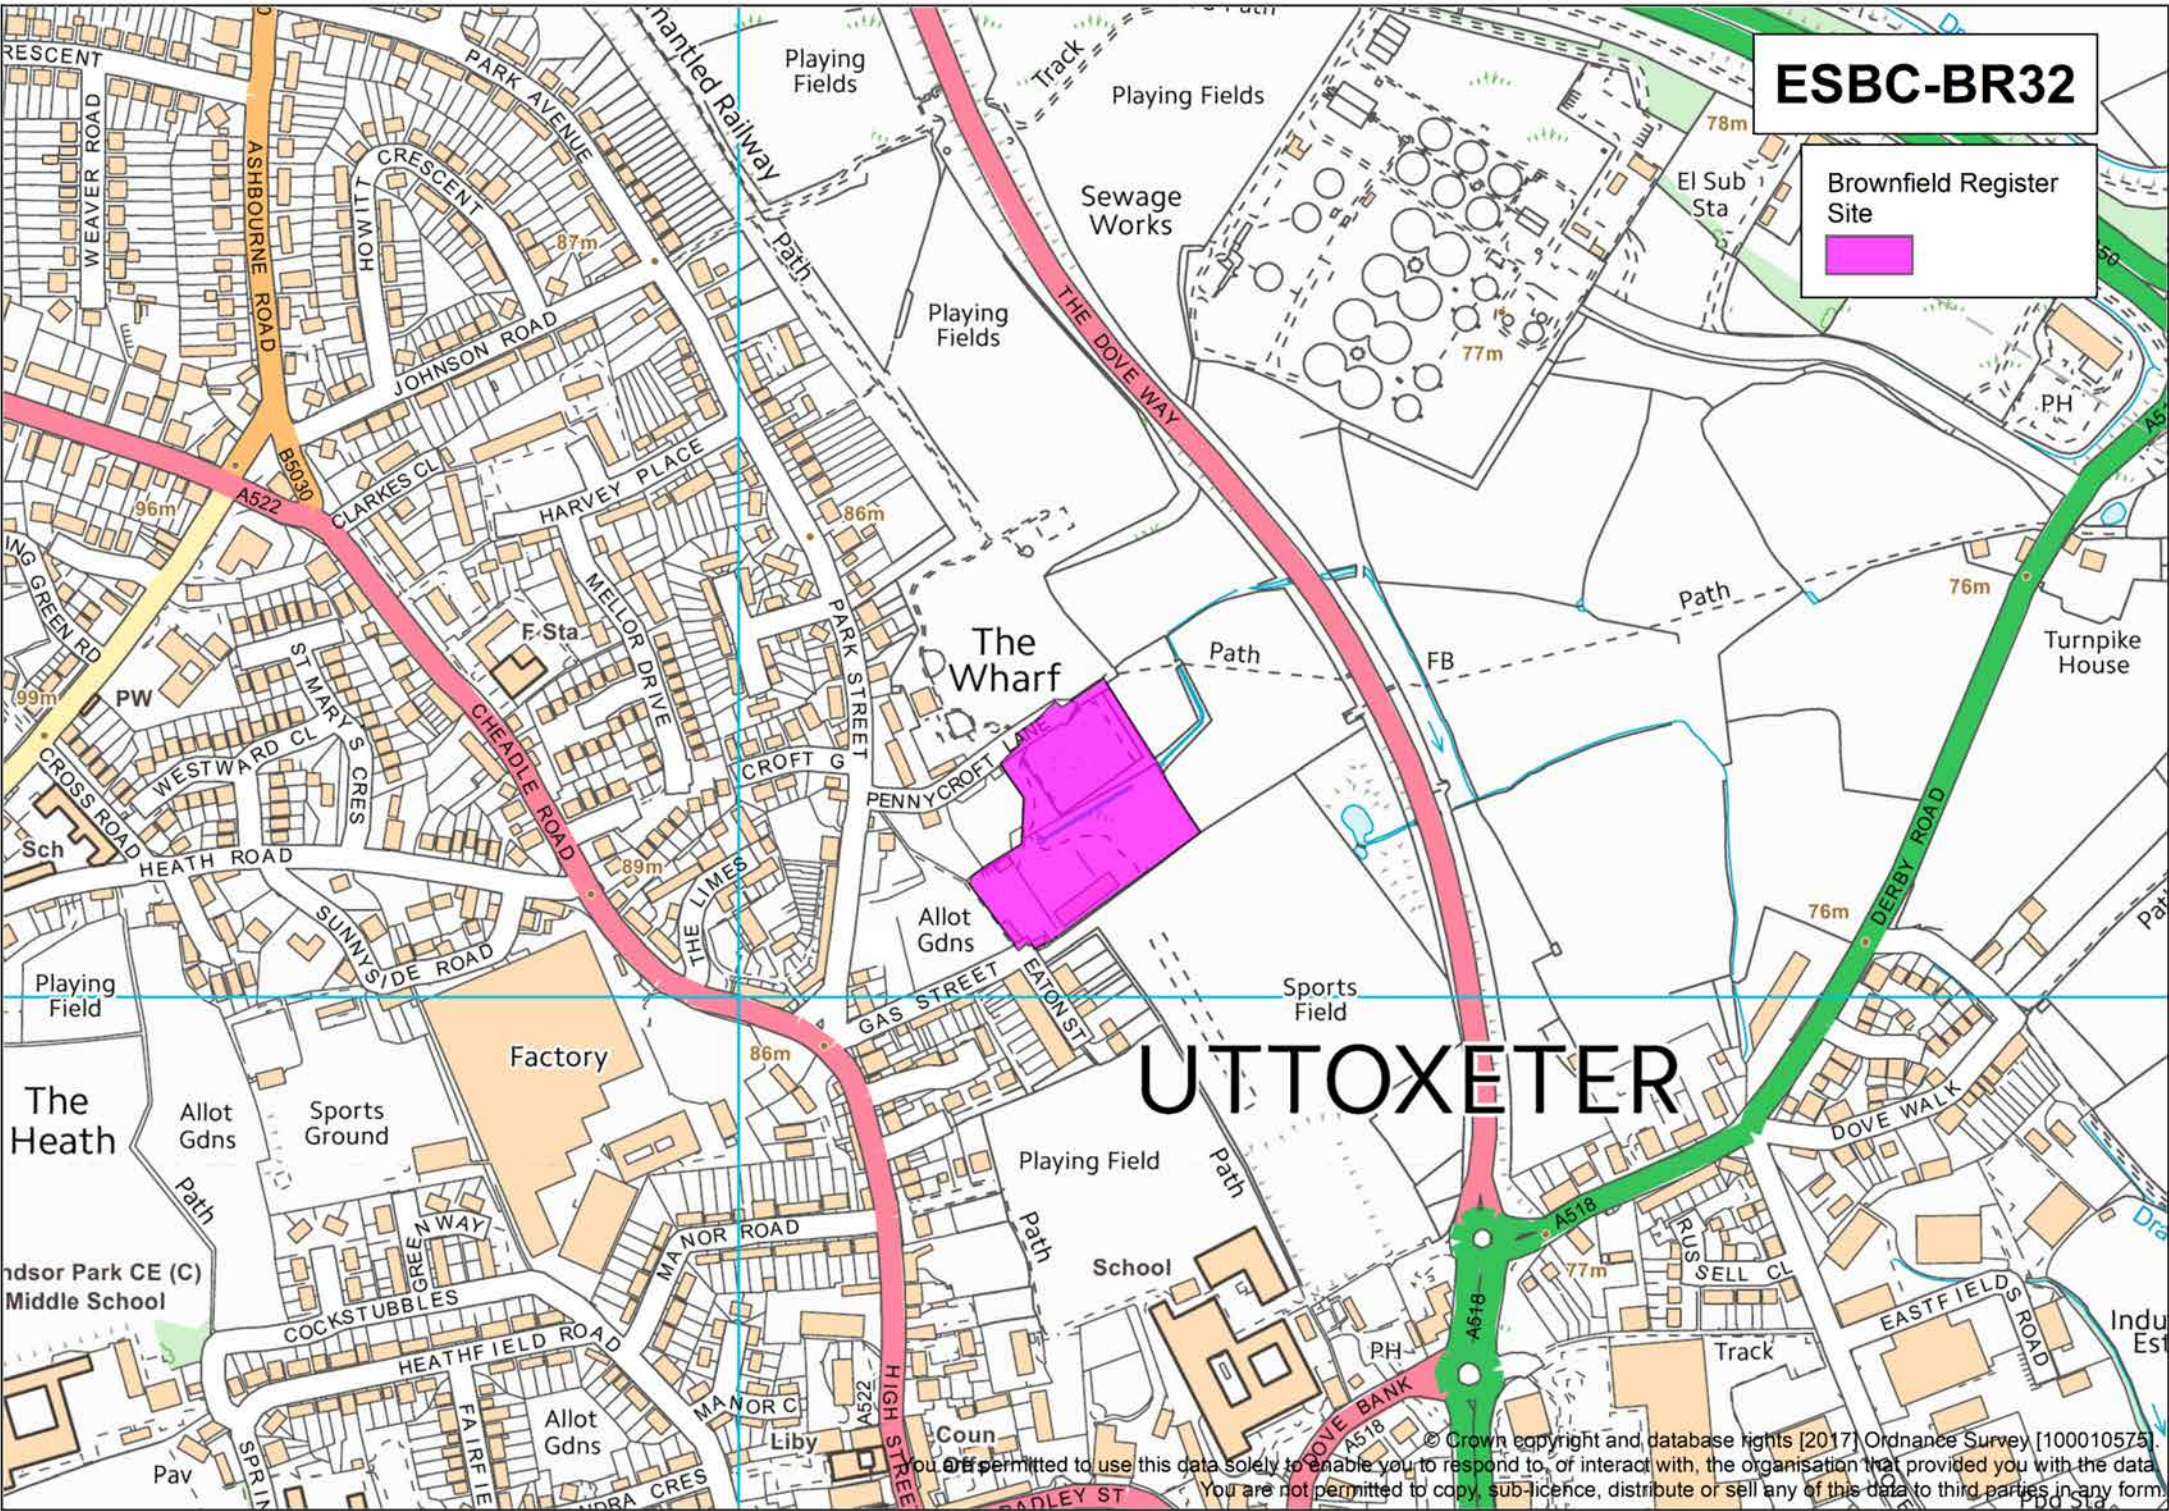

# ESBC-BR32

Brownfield Register Site

# UTTOXETER